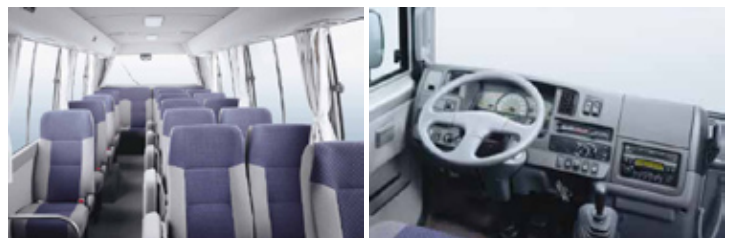

 **CFAO MALAWI Ltd**

Specifications for the NISSAN CIVILIAN

Good looks will take you far

ENGINE	4.2LT Diesel
Displacement (CC)	4169
Max power hp / rpm (sae gross)	190 / 4.400
Max torque kg-m / rpm (sae gross)	34.8/3.600

TRANSMISSION	5-speed MT
--------------	------------

SPECIFICATIONS	
6 Cylinder in line, O.H.V	Yes
Manual transmission	Yes
3 Point seatbelts for fr seats	Yes
2 Point seatbelt for rr seats	Yes
Digital roof clock	Yes
Sunvisor for fr passenger	Yes
Ground clearance :190 mm	Yes
Air conditioned	Yes
Radio/cassette player	Yes
Cloth seats with seat belts	Yes
Tyres :750 r 16	Yes
Fuel tank capacity :107 l	Yes